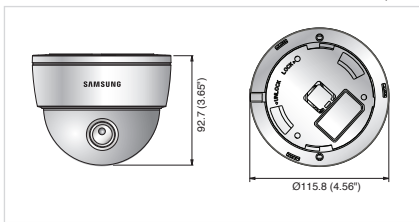

Dimensions

Unit : mm (inch)